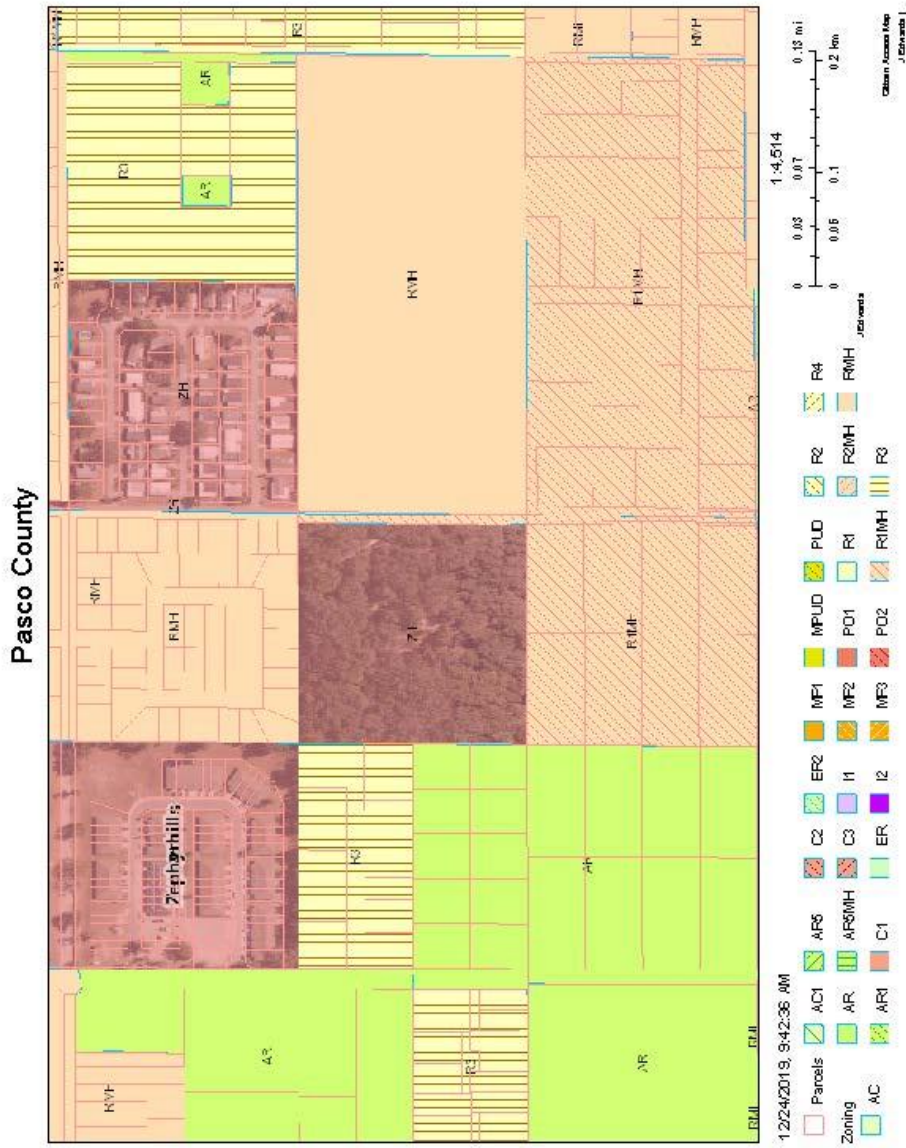

MAPS

Location Map

Aerial

Future Land Use Map - Pasco County

Note: all areas in purple are Pasco County Residential - 9

Current Zoning Map – Pasco County

Current Future Land Use Map – City

Current Zoning Map – City